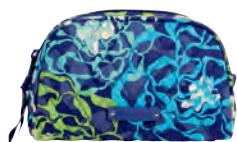

Small Zip Cosmetic
7" w x 4 1/2" h x 2" d
#14973 suggested retail $24
Katalina Blues, Katalina Pink,
Parisian Paisley, Midnight Paisley